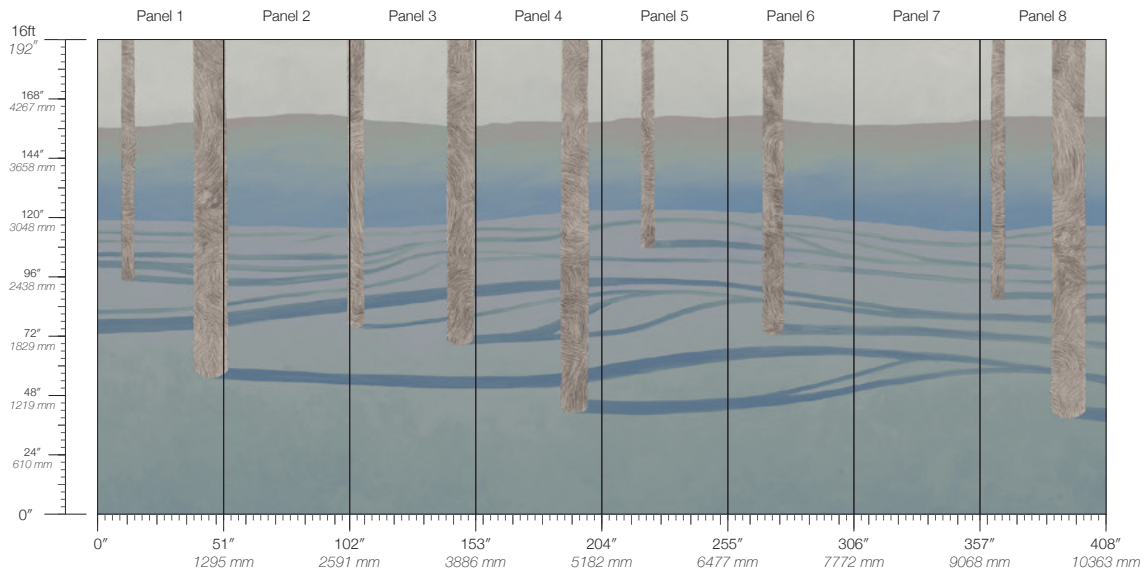

PENUMBRA

SHADOW

SUNDIAL

STONE

Sylvan Lakeside

Suitable for residential and commercial projects

COLOR

Lakeside

MINIMUM

1 panel

LEAD TIME

4 weeks to print

CONTENT

Type II Vinyl

MAINTENANCE

Water-based cleanser

ORIGIN

USA

DISCLAIMER

Panel maps represent mural artwork only. Reference the physical sample for color and texture.

PANEL WIDTH

51" / 1295 mm trimmed

FLAMMABILITY

ASTM E84 Adhered Class A

DETAILS

Custom options available

PANEL HEIGHT

132" / 3353 mm standard
192" / 4877 mm extended

ENVIRONMENTAL

Recycled Content, Phthalate Free
Low VOC, HPD Available

PRICE

Available upon request