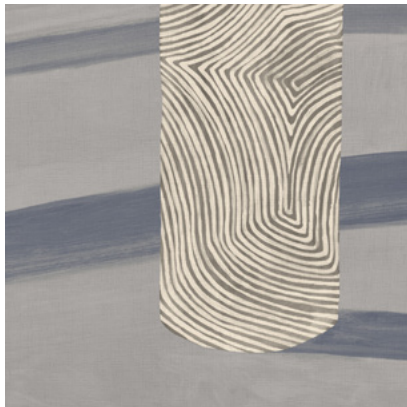

Calico

SYLVAN

Tear Sheet

Sylvan is a choreography of landscape, light, and shadow.

AFTERLIGHT

BOREAL

DAYLIGHT

LAKESIDE

PENUMBRA

SHADOW

SUNDIAL

STONE

Sylvan Lakeside

Suitable for residential and commercial projects

COLOR

Lakeside