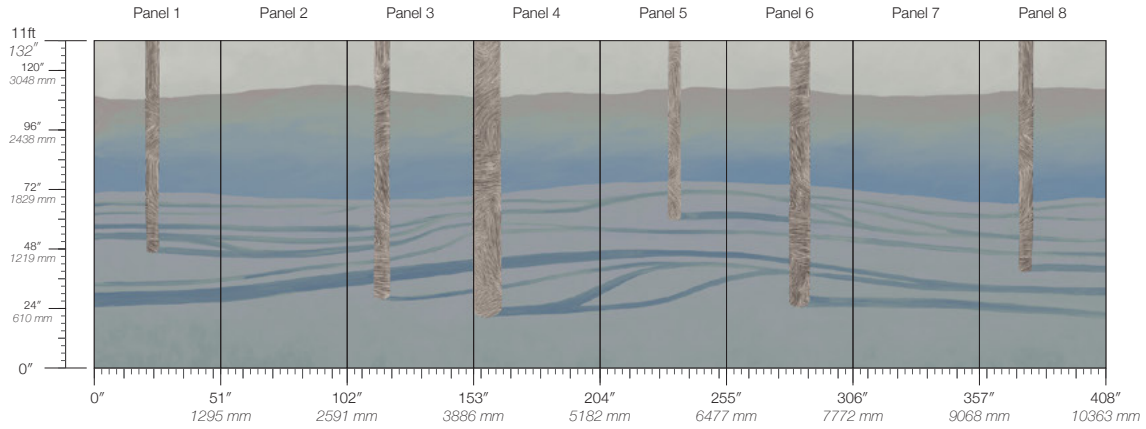

Sylvan Lakeside

Suitable for residential and commercial projects

COLOR

Lakeside

STOCK

Made to order

REPEAT

Non-repeating

CONTACT

sales@calicowallpaper.com
+1 718 243 1705
57 Lispenard Street
New York, NY 10013 USA

ITEM

5504

MINIMUM

1 panel

LEAD TIME

4 weeks to print

CONTENT

Type II Vinyl

MAINTENANCE

Water-based cleanser

ORIGIN

USA

DISCLAIMER

Panel maps represent mural artwork only. Reference the physical sample for color and texture.

PANEL WIDTH

51" / 1295 mm trimmed

FLAMMABILITY

ASTM E84 Adhered Class A

DETAILS

Custom options available

PANEL HEIGHT

132" / 3353 mm standard
192" / 4877 mm extended

ENVIRONMENTAL

Recycled Content, Phthalate Free
Low VOC, HPD Available

PRICE

Available upon request